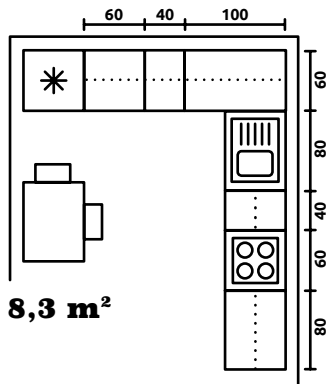

2

**COLOUR VERSIONS
OF FRONTS**

reveal oak/congo
dub reveal/congo
dub reveal/congo
reveal tölgy/congo

reveal oak/arctic white
dub reveal/arktická bílá
dub reveal/arktická biela
reveal tölgy/fehér arctic