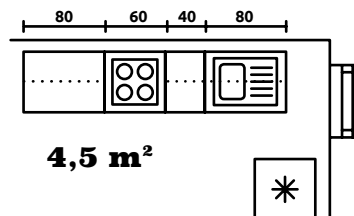

2
COLOUR VERSIONS
OF FRONTS

reveal oak/arctic white
dub reveal/arktická bílá
dub reveal/arktická biela
reveal tölgyl/fehér arktic

reveal oak/congo
dub reveal/congo
dub reveal/congo
reveal tölgyl/congo