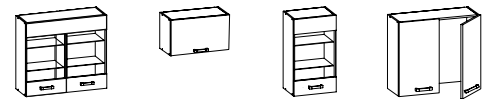

DP-60/82-K

D1S-40/82-P

D1S-80/82-LP

available in 4 variants:

set 260 with a dish rack

7 cabinets included in a set: **G-80/72-LV/PV**, **GO-60/36-O**, **G-40/72-PV**, **GC-80/72-L/P**, **DKB-80/82-L/P**, **D15-40/82-P**, **D15-80/82-LP**

G-80/72-LV/PV

GO-60/36-O

G-40/72-PV

GC-80/72-L/P

DKB-80/82-L/P

D15-40/82-P

D15-80/82-LP

set 260 without a dish rack