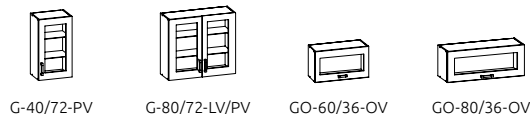

Family Line system components

Cabinets available for all types of fronts (except for aluminium fronts):

Upper cabinets

Bottom cabinets

Cabinets available with the selected front type:

Glass-panelled cabinets with aluminium fronts:

additional fronts

TAL2 aluminium/black + glass MIBE

TAL2 aluminium + glass MILO