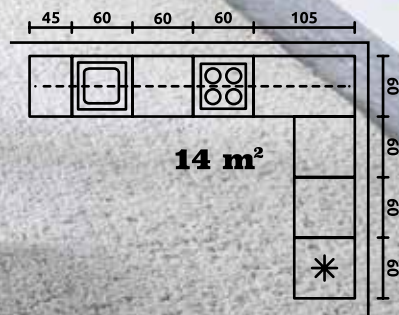

Family Line kitchen
front: **Edan** reveal oak/
white canadian

FROM THE LEFT

bottom cabinets: **D-45/82-L, DKS-60/82-SM(T)B/B, D3S-60/82-2SM (T)B/SM (T)B, D3S-60/82-2SM (T)B/SM (T)B, DNW-105/82-P, D-60/82-L, DPS-60/207-P/P, DL-60/207-P/P**
upper cabinets: **G-45/72-L, G-60/72-L, G-60/72-L, G-60/72-P, G-45/72-P, G-60/72-P**