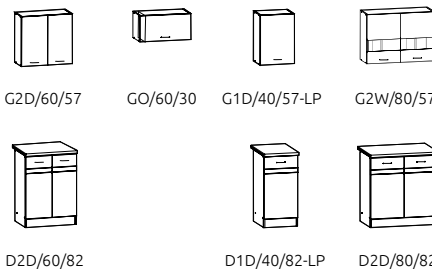

The household appliances and accessories are not included in the sets.