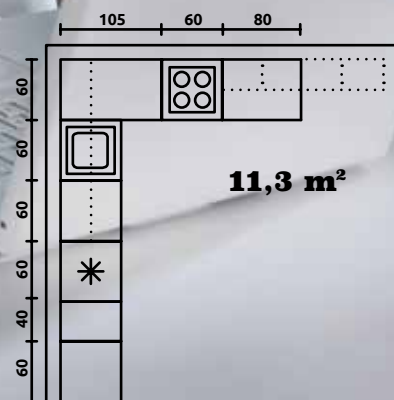

Family Line kitchen front: **Tapo Plus** white gloss

FROM THE LEFT

bottom cabinets: **DPS-60/207-2SM(T)B/SM(T)B/L**, **DC-40/207-C/C**,
DL-60/207-L/L, **D-60/82-L**, **DK-60/82-P**, **DNW-105/82-L**, **D3S-60/82-2SM(T)B/SM(T)B**, **D3S-80/82-2SM(T)B/SM(T)B**,
upper cabinets: **NO-60/23-O**, **NO-40/23-O**, **NO-60/23-O**, **G-60/95-L**, **G-60/95-P**, **G-60/95-P**, **GO-60/36-O**, **G-40/72 KOR**, **GWK-40/72**, **GO-80/36 KOR**, **GWK-80/36**, **GO-80/36-O**, **GO-80/36 KOR**, **GWK-80/36**

white gloss
bílý lesk
biely lesk
magasfényű fehér

graphite gloss
grafit lesk
grafit lesk
magasfényű grafitiszürke

beige champagne gloss
béžová šampaňská lesk
béžový šampanský s vysokým leskom
magasfényű pezsgős bézs

3
COLOUR VERSIONS
OF FRONTS