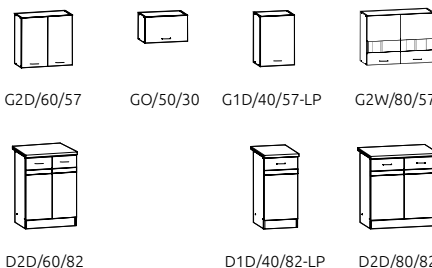

GO/60/30

G2W/80/57

D1D/40/82-LP

D2D/80/82

available in 4 variants:

Set 230 and 240 consists of **7 modules**, which can be set in any configuration. The set can be **extended**.

set 230

7 cabinets included in a set: **G2D/60/57, GO/50/30, G1D/40/57-LP, G2W/80/57, D2D/60/82, D1D/40/82-LP, D2D/80/82**