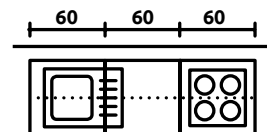

+ 5 COLOURS OF BODIES

white gloss
bílý lesk
biely lesk
magasfényű fehér

graphite gloss
grafit lesk
grafit lesk
magasfényű grafitzürke

beige champagne gloss
béžová šampaňská lesk
béžový šampanský s vysokým leskom
magasfényű pezsgős bézs

Family Line kitchen front: **Tapo Plus** beige champagne gloss

FROM THE LEFT

bottom cabinets: **DK-60/82-L, D3S-60/82-2SM(T)B/SM(T)B,**
upper cabinets: **GO-60/36, GO-60/36, GO-60/36**