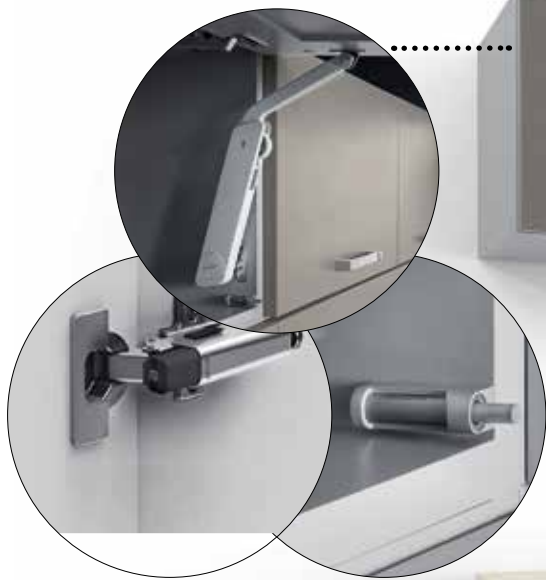

GAS LIFTS, SILENT
CLOSURE SYSTEM IN ALL
HOOD CABINETS
(OPTIONALLY, THE
ABSORBERS CAN BE
USED IN OTHER CABINETS)

SMARTBOX DRAWERS:
- DRAWERS WITH SILENT
CLOSURE SYSTEM
- ACCESSORIES: METAL SIDES,
CROSS DIVIDERS, METAL
CUTLERY TRAYS