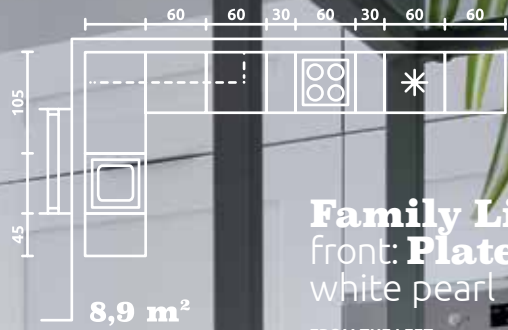

Family Line kitchen
front: **Plate Plus**
white pearl

FROM THE LEFT

bottom cabinets: D35-40/82-2SM (T)B/SM (T)B, DKS -60/82-2SM (T)B/B, DNW -105/82-P, D-60/82-L, D-60/82-L, DC-30/82-C, D35-60/82-2SM (T)B/SM (T)B, DC-30/82-C, DL-60/207-P/P, DPS -60/207-P/P, upper cabinets: G-30/72-L, G-30/72-L, G-30/72-L, G-30/72-L, NO -60/36-O, NO -60/36-O, NO -60/36-O, NO -60/36-O