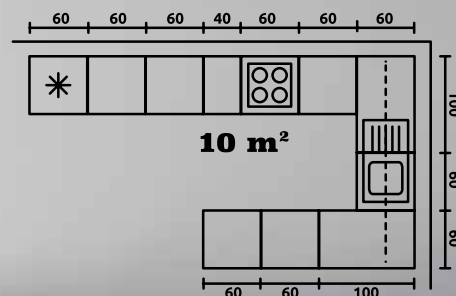

Family Line kitchen front: **Plate Plus** light grey

FROM THE LEFT

bottom cabinets: DL-60/207-L/L, DPS-60/207-2SM (T)B/SM (T)B/O, D4ST W-60/207-L/L, D15-40/82-L/SM(T)B, D35-60/82-2SM(T)B/SM(T)B, D-60/82-P, DNW-105/82-L, DK-60/82-P, DNW-105/82-L, D35-60/82-2SM(T)B/SM(T)B, D35-60/82-2SM(T)B/SM(T)B
upper cabinets: NO -60/36-O, NO -60/36-O, NO -60/36-O, G-60/95-L, G-60/95-P, G-60/95-P