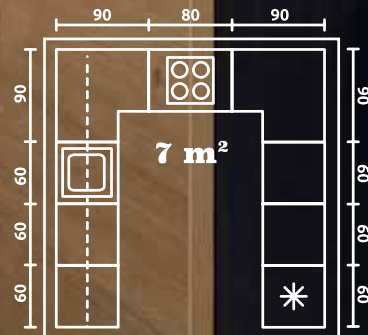

Sole

Family Line kitchen
front: **Sole** arlington oak

FROM THE LEFT

bottom cabinets: D-60/82-L, D3S-60/82-2SM (T)B/SM (T)B, DK-60/82-P, DNW -90/82-P/L, D3S-80/82-2SM (T)B/SM (T)B, DNW -90/82-P/L, D-60/82-P, DP3S-60/143-2SM (T)B/SM (T)B, DL-60/143-P
upper cabinets: G-60/95-L, G-60/95-L, G-60/95-P, G-45/95-P, G-45/95-P