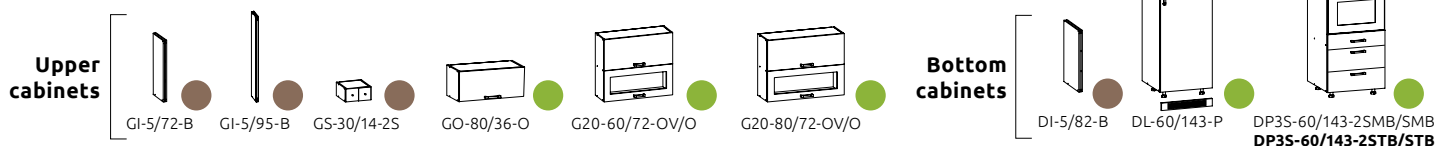

Cabinets available with the selected front type:

Glass-panelled cabinets with aluminium fronts:

additional fronts

TAL2 aluminium/black + glass MIBE

TAL2 aluminium + glass MILO