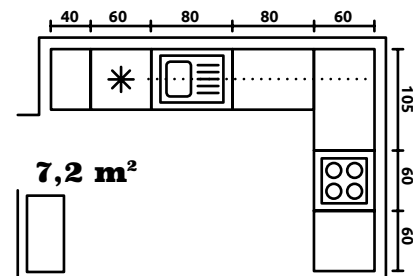

Pesen 2

Family Line kitchen
front: **Pesen 2** sonoma oak

FROM THE LEFT

bottom cabinets: DC-40/207-C/C, DL-60/207-L/L, DK-80/82-L/P,
D35-80/82-2SM(T)B/SM(T)B, DNW-105/82-L, DP-60/82-K,
D-60/82-P

upper cabinets: GC-80/72-L/P, G2O-80/72-OV/O, G-60/72-P

2

COLOUR VERSIONS
OF FRONTS