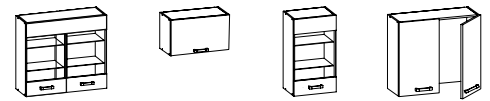

DP-60/82-K

D1S-40/82-P

D1S-80/82-LP

available in 4 variants:

set 260 with a dish rack

7 cabinets included in a set: **G-80/72-LV/PV**, **GO-60/36-O**, **G-40/72-PV**, **GC-80/72-L/P**, **DKB-80/82-L/P**, **D15-40/82-P**, **D15-80/82-LP**