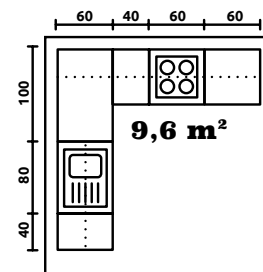

Junona Line kitchen,
colour: san remo oak light /
white gloss

FROM THE LEFT
SET 240 + additional cabinets: DNW/100/82-P, D1D/40/82-L, G2D/60/57