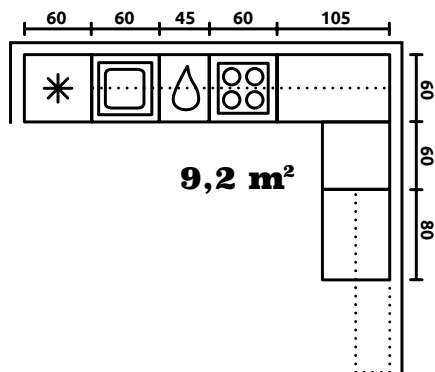

Family Line kitchen front: **Top Line** brown gloss / white gloss

FROM THE LEFT

bottom cabinets: DL-60/207-L/L, DK-60/82-L, DM-45/71, DP-60/82-K, DNW-105/82-P, D-60/82-L, D3S-80/82-2SM(T)B/SM(T)B,

upper cabinets: G-60/72-L, G-45/72-L, GO-60/36-O, G-45/72-P, G-60/72-P, GO-80/36-O, GO-80/36-O, GO-80/36-O

white gloss
bílý lesk
biely lesk
magasfényű fehér