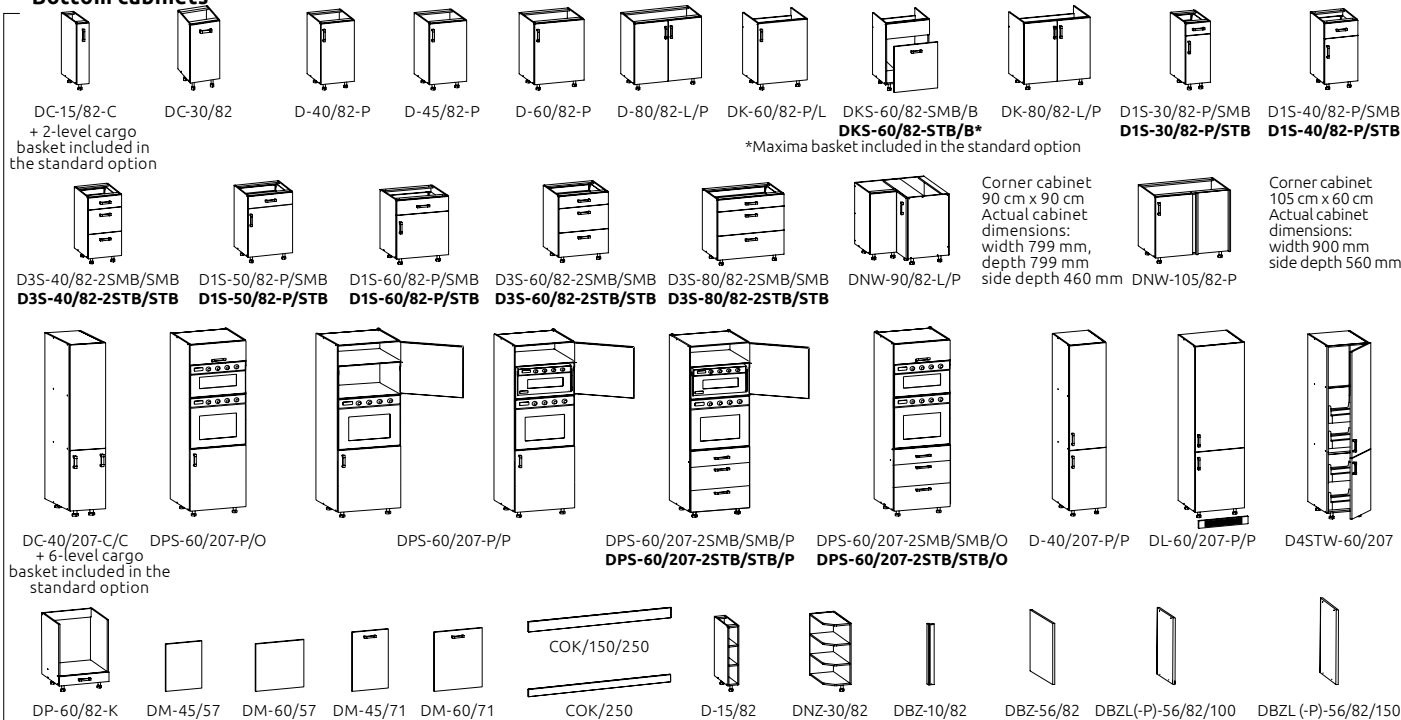

Bottom cabinets