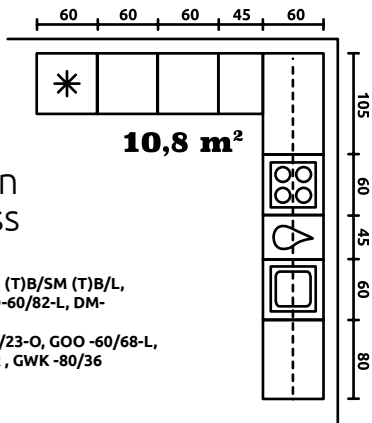

Sole

Family Line kitchen
front: **Sole** arlington oak

FROM THE LEFT

bottom cabinets: D-60/82-L, D3S-60/82-2SM (T)B/SM (T)B, DK-60/82-P, DNW -90/82-P/L, D3S-80/82-2SM (T)B/SM (T)B, DNW -90/82-P/L, D-60/82-P, DP3S-60/143-2SM (T)B/SM (T)B, DL-60/143-P
upper cabinets: G-60/95-L, G-60/95-L, G-60/95-P, G-45/95-P, G-45/95-P