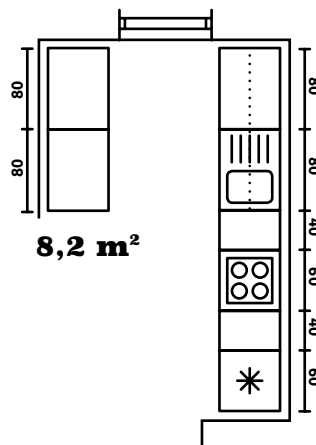

Plate

Family Line kitchen front: **Plate** bleached oak

FROM THE LEFT

bottom cabinets: D35-80/82-2SM(T)B/SM(T)B, D35-80/82-2SM(T)B/
SM(T)B, D-80/82-L/P, DK-80/82-L/P, D35-40/82-2SM(T)B/SM(T)B,
DP-60/82-K, D35-40/82-2SM(T)B/SM(T)B,
upper cabinets: G20-80/72-OV/O, G20-80/72-OV/O

bleached oak
dub bělený
dub bielený
rusztikus fehér tölgy