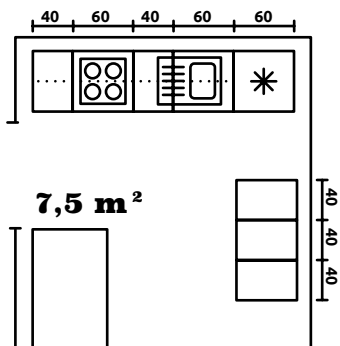

Family Line kitchen front: **Domin** white canadian

bottom cabinets: D1S-40/82-L/SM(T)B, DP-60/82-K, D1S-40-P/SM(T)B,
DKS-60/82-SM(T)B/B, DL-60/207-P/P, D-40/82-L, D-40/82-P, D-40/82-P
upper cabinets: G-40/95-L, GOO-60/68-L, G-40/95-P, G-60/95-P,
NO-60/23-O, G-40/72-L, G-40/72-P, G-40/72-P