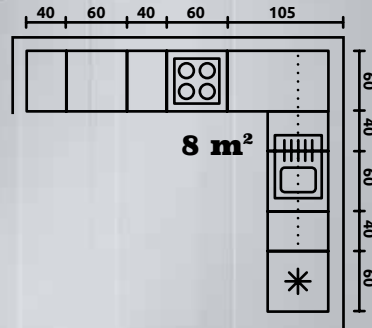

Family Line kitchen front: **Edan** white canadian

FROM THE LEFT

bottom cabinets: DC-40/207-C/C, DPS-60/207-L/O, D35-40/82-2SM(T)B/SM(T)B, D-60/82-P, DNW-105/82-P, D-40/82-L, DK-60/82-L, D35-40/82-2SM(T)B/SM(T)B, DL-60/207-P/P,
upper cabinets: G-60/72-L, G-40/72-L, GC-60/72-L, G-40/72-P

table: **STO 110/75**, colour: alpine white;
chairs: **MARYNARZ POZIOMY 2**, colour: warm white,
fabric: Adel 6 Grey