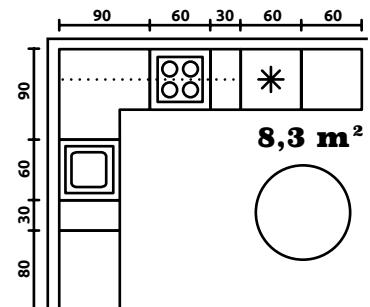

Family Line kitchen front: **Top Line** grey gloss

FROM THE LEFT

bottom cabinets: D35-80/82-2SM(T)B/SM(T)B, DC-30/72-C, DK5-60/82-SM(T)B/B, DNW-90/82-P/L, D35-60/82-2SM(T)B/SM(T)B, D-30/82-P, DL-60/207-P/P, DPS-60/207-P/P,
upper cabinets: G-60/95-L, G-30/95-L, G-60/95-P, G-30/95-P, NO-60/23-O, NO-60/23-O

white gloss
bílý lesk
biely lesk
magasfényű fehér

brown gloss
hnědá lesk
hnedý lesk
magasfényű barna

grey gloss
šedá lesk
sivý lesk
fényes szürke