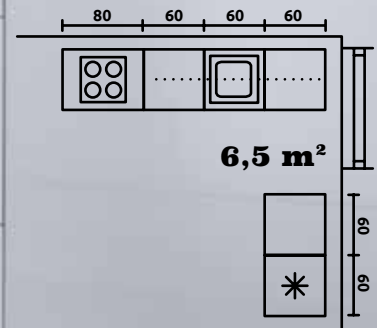

Family Line kitchen
fronts:
Top Line white gloss /
Tal 2 black

FROM THE LEFT
bottom cabinets: D35-80/82-2SM(T)B/SM(T)B, D-60/82-L, DKS-60/82-
SM(T)B/B, D-60/82-P, DP35-60/143-2SM(T)B/SM(T)B, DL-60/143-P,
upper cabinets: GO-80/36-OV, GO-80/36-OV, GO-80/36-OV, GO-80/36-OV