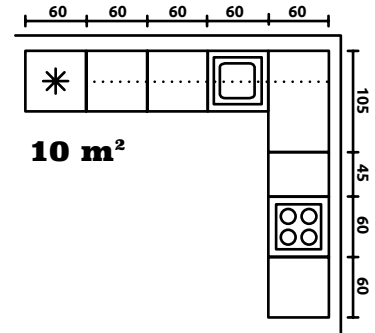

sonoma oak
dub sonoma
dub sonoma
szonoma tölgy