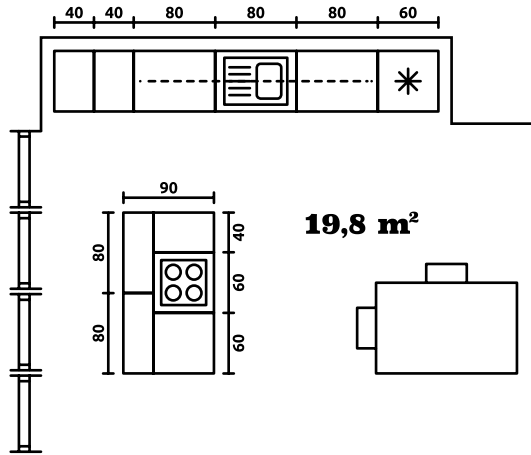

Family Line kitchen,
front: **Fiore** white super mat

FROM THE LEFT
bottom cabinets: D3S-60/82-2SM(T)B/SM(T)B, DP-60/82-K,
D3S-40/82-2SM (T)B/SM (T)B, DC-40/207-C/C, D-40/207-L/L,
D-80/82-L/P, DK-80/82-L/P, DK-80/82-L/P, DL-60/207-L/L
upper cabinets: G-80/82-LV/PV, G-80/82-LV/PV, G-80/82-LV/PV