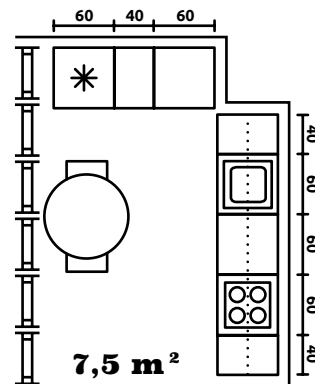

Family Line kitchen,
front: **Tapo Plus** graphite gloss

FROM THE LEFT
bottom cabinets: **DL-60/207-L/L, DC-40/207-C/C, DPS-60/207-P/O, D3S-40/82-2SM(T)B/SM(T)B, DK-60/82-L, D-60/82-L, D-60/82-L, D3S-40/82-2SM(T)B/SM(T)B,**
upper cabinets: **G-40/72-L, GO-60/36-O, GO-60/36-O, GO-60/36-O, GO-60/36-O, GO-60/36-O, GO-60/36-O, G-40/72-P**