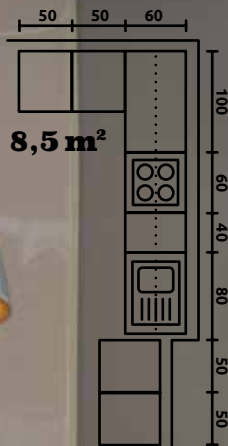

Junona Line kitchen, colour: sonoma oak

FROM THE LEFT

bottom cabinets: D1D/50/82-L, D1D/50/82-P, DNW/100/82-L,
DPK/60/82, D3S/40/82; DK2D/80/82, D2D/50/195-P, D2D/50/195-P,
upper cabinets: G1D/50/57-L, G1D/50/57-P, G1D/40/57-P, G2W/80/57

white gloss
bílá lesk
biely lesk
magasfényű fehér

white gloss /san remo oak light
bílá lesk/dub san remo svätly
biely lesk/dub san remo svetly
magasfényű fehér/világos san
remo tölgy

sonoma oak
dub sonoma
dub sonoma
szonoma tölgy

sonoma oak/wenge oak
dub sonoma /dub wenge
dub sonoma/dub wenge
szonoma tölgy/dub wenge

white gloss /wolfram grey
bílá lesk/šedý wolfram
biely lesk/sivý wolfram
magasfényű fehér/wolfram
szürke