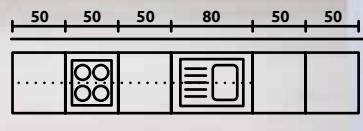

Junona Line kitchen,
colour: sonoma oak / wenge oak

FROM THE LEFT

bottom cabinets: **D1D/50/82-L**, **D1D/50/82-P**, **DK2D/80/82**, **D2D/50/195/P**,
D2D/50/195/P,

upper cabinets: **G1D/50/57-L**, **GO/50/30**, **G1D/50/57-P**, **G2W/80/57**