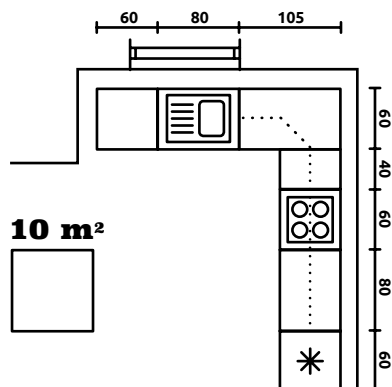

Family Line kitchen, front: **Older** white canadian

FROM THE LEFT

bottom cabinets: **D35-60/82-2SM(T)B/SM(T)B, DK-80/82-L/P, DNW-105/82-P, D-40/82-L, DP-60/82-K, D35-80/82-2SM(T)B/SM(T)B, DL-60/207-P/P,**
upper cabinets: **G-40/72-LV, GNWU-60/72-LV, G-40/72-LV, GOO-60/50-O, G-80/72-LV/PV**