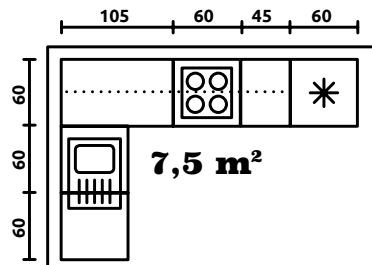

FROM THE LEFT

bottom cabinets: D3S-60/82-2SM(T)B-SM(T)B, DKS-60/82-SM(T)B/B, DNW-105/82-L, DP-60/82-K, D-45/82-P, DL-60/207-P/P, upper cabinets: G-60/72-L, G-45/72-L, GOO-60/68-P, G-45/72-P

table: **POSSI STO**, colour: white / san remo oak light
chairs: **POSSI**, colour: san remo oak light, fabric: 1089