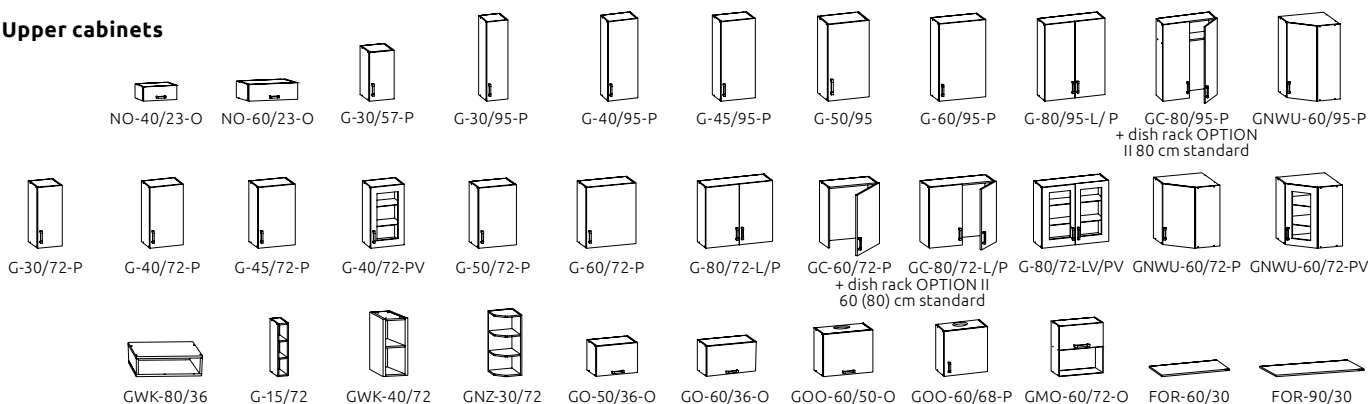

Family Line system components

Cabinets available for all types of fronts (except for aluminium fronts):

Upper cabinets