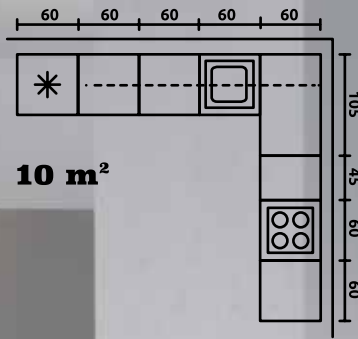

new
Iris

Family Line kitchen front: Iris ferro

FROM THE LEFT

bottom cabinets: DL-60/207-L/L, D15-60/82-L/SM (T)B, DK-60/82-L,
D3S-60/82-2SM (T)B/SM (T)B, DNW -105/82-L, D1S-60/82-P/SM (T)B,
DPS -60/207-P/P
upper cabinets: G-60/72-L, G-60/72-L, G-60/72-P, G-60/72-P