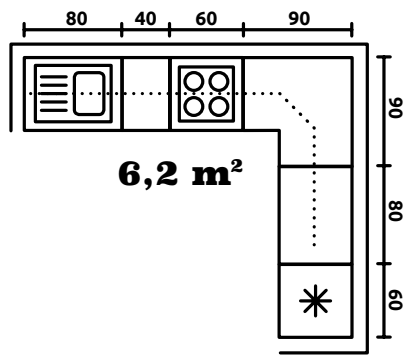

Top Line

Family Line kitchen
front: **Top Line**
white gloss

FROM THE LEFT

bottom cabinets: **DK-80/82-L/P, D15-40/82-L/SM(T)B, DP-60/82-K, DNW-90/82-P/L, D-80/82-L/P, DL-60/207-P/P,**
upper cabinets: **G-80/72-L/P, G-40/72-L, GO-60/36-O, G-30/72-P, GNWU-60/82-P, G-30/72-L, G2O-80/72-OV/O**

white gloss
bílý lesk
biely lesk
magasfényű fehér