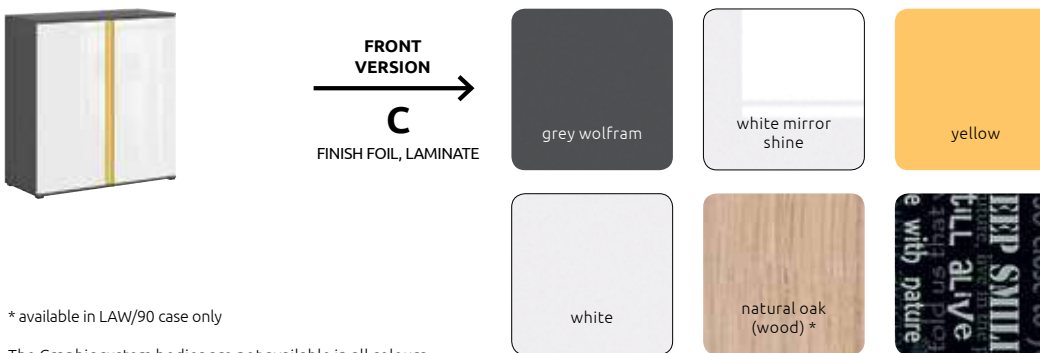

POSSIBLE CONFIGURATIONS

* available in LAW/90 case only

The Graphic system bodies are not available in all colours and colour configurations. Detailed configuration of colours is available in the sales materials.

foil with inscriptions