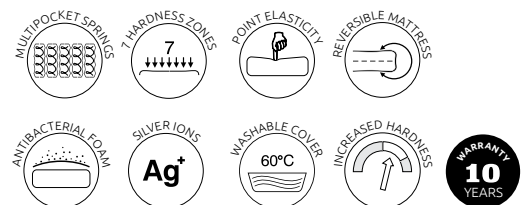

Silver+
cover

Mimas

Available widths:
90, 120, 140, 160, 180 cm.
Mattress thickness: approx. 22 cm.

Cool Sensitive
cover
(summer side)

TENCEL
cover
(winter side)

Merida

Available widths:
90, 120, 140, 160, 180 cm.
Mattress thickness: approx. 22 cm.

Silver+
cover

Mimas Multi

Available widths:
90, 120, 140, 160, 180 cm.
Mattress thickness: approx. 22 cm.