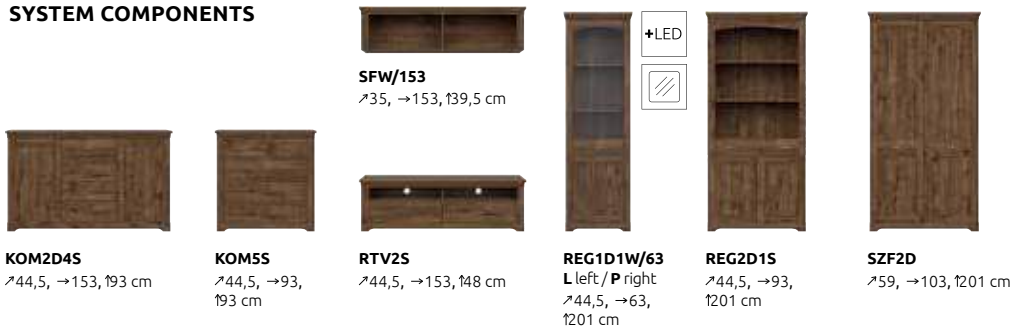

ASSETS AND FUNCTIONS

SYSTEM COMPONENTS