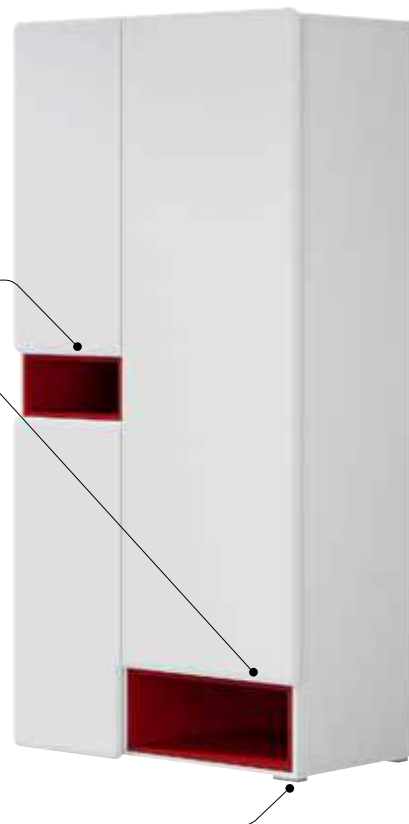

Choose the box - insert colours

4
BOX -
INSERT
COLOURS

Choose the colour and type of legs

3
TYPES
OF LEGS

7
COLOURS
OF LEGS