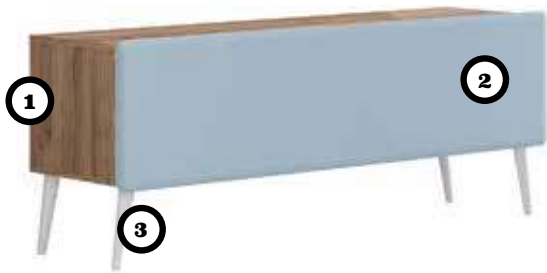

billion possibilities
possi
light