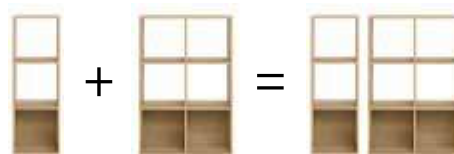

SYSTEM COMPONENTS