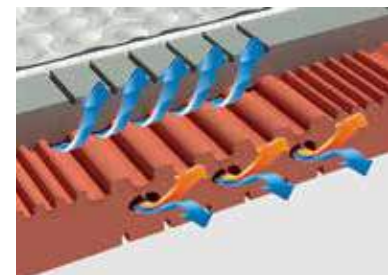

air circulation