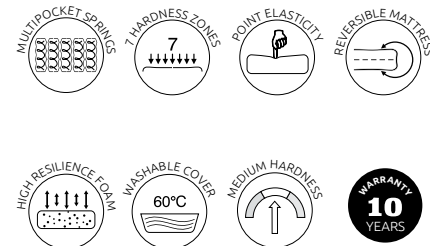

Active
cover

Presto

Available widths:
90, 120, 140, 160, 180 cm.
Mattress thickness: approx. 24 cm.

Active
cover

Lumnis

Available widths:
90, 120, 140, 160, 180 cm.
Mattress thickness: approx. 22 cm.

Solar
cover

Luxurius

Available widths:
90, 140, 160, 180 cm.
Mattress thickness: approx. 23 cm.