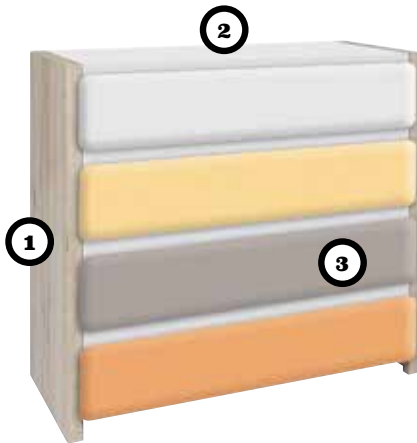

Furniture perfectly

matched to the needs of the whole family

- **1** SIDES OF THE BODY
- **2** MIDDLE PART OF THE BODY
- **3** FRONTS

Select body colours / see **1** **2**

Choosing the body colours you can freely combine the colours of the sides and other body components.

BODY →
3 COLOUR VERSIONS

white	light san remo oak	grey wolfram

Decide on the colour of fronts / see **3**

You can choose fronts in 2 basic colours or combine basic colour with 32 additional colours available on individual request.

FRONTS →
2 BASIC COLOUR VERSIONS

white	light san remo oak

FRONTS →
32 ADDITIONAL COLOUR VERSIONS

	MATT FINISH:	light larch	mali grey	monument oak
samoa teak	cinnamon oak	larch	messina ash	golden sibiu larch
teak	high-gloss light ebony	pamplona nut	shiraz wenge	black melinga
ash grey	ferro	pacific	blue	capri
green	yellow	orange	red renolit	GLOSS FINISH:
high-gloss white	pearl gloss	dove gloss	high-gloss grey wolfram	high-gloss black brown
high-gloss black	high-gloss aubergine	high-gloss red	honey gloss	high-gloss pistachio