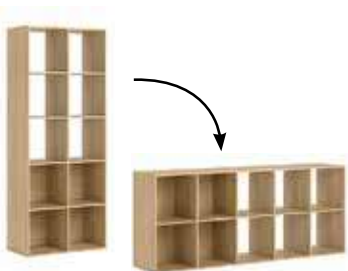

SYSTEM COMPONENTS