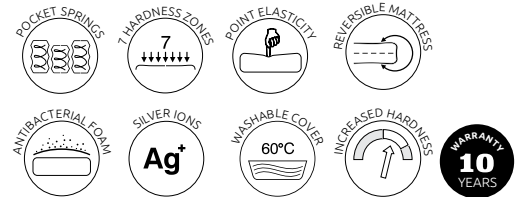

Cool Sensitive
cover
(summer side)

TENCEL
cover
(winter side)

Merida

Available widths:
90, 120, 140, 160, 180 cm.
Mattress thickness: approx. 22 cm.