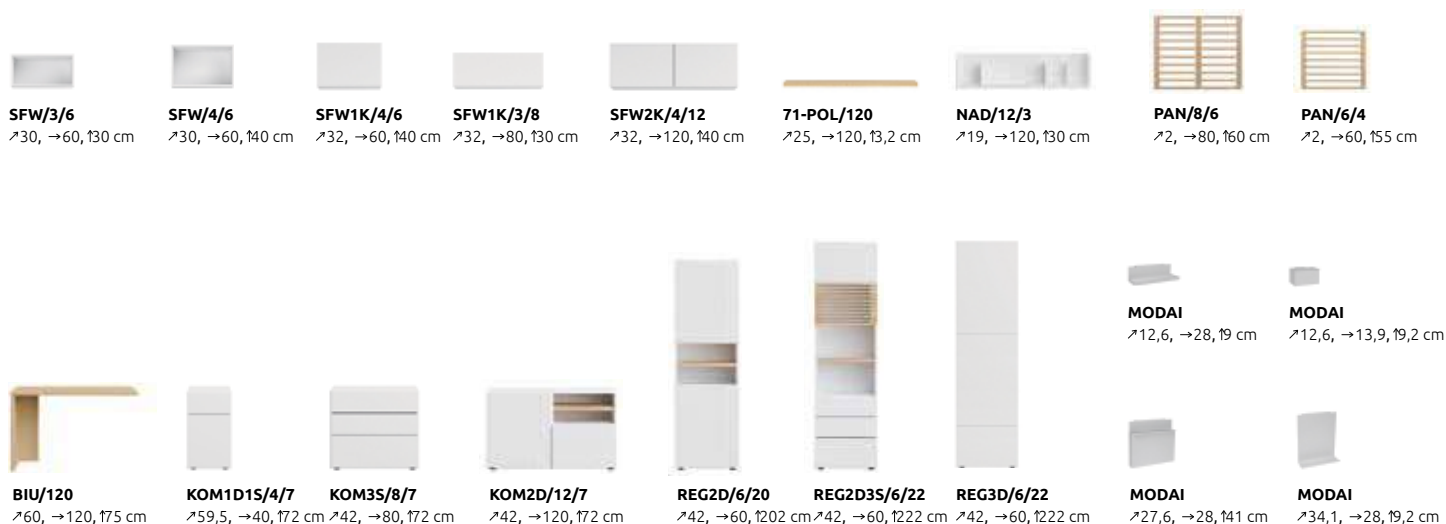

Modai / DESKS

SEE THIS COLLECTION IN SECTION:
LIVING ROOM AND DINING ROOM P. 42

ASSETS AND FUNCTIONS

body: white canadian, front: white canadian, rung front: alder, desk top / shelves: polish oak, tin containers: ash
korpus: biła canadian, dviřka: biła canadian, dviřka s mřĩzkou: dřevo olše, deska stolu / police: dub polský, plechové
ůložné prostory: popel šedá
korpusz: canadian fehér, front: canadian fehér, szövetes front: égerfa, asztal tetőlap/ polcok: lengyel tölgy,
fém konténerek: szürke
corp: alb canadian, front: alb canadian, front cu grilă: lemn anin, blat birou / polițe: stejar polonez,
recipiente din tablă: cenușiu
корпус: белый канадиан, фасад: белый канадиан, фасад решетка: древесина ольха, столешница письменного
стола/ полки: дуб польский, жестяные контейнеры, серый
korpus: kanadska bijela, front: kanadska bijela, front letvice: drvo jove, ploča radnog stola / police: hrast poljski,
limeni kontejneri: pepelno siva
korpus: biely canadian, dviřka: biely canadian, latkové dviřka: jelšové drevo, vrchná doska stola / police: dub polský,
plechové kontajnery: popol

DESKS

SETS