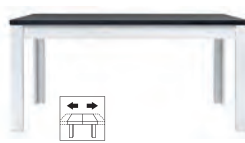

~~12 899 Kč~~

SZF2D1S
a/b/c: 88,5/199,5/55,5 cm

5 333 Kč

~~8 205 Kč~~

Židle
a/b/c: 50/93/45 cm

2 206 Kč

~~3 394 Kč~~

STO 7/18
a/b/c: 160-200/76/90 cm